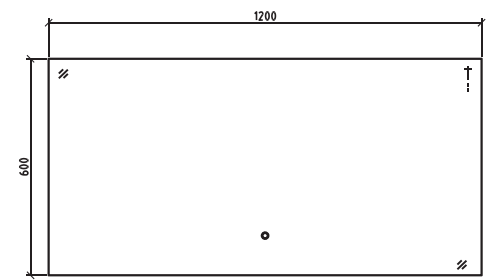

Bathroom Vanity
Mirror cabinet/LED mirror/Flat mirror
Artificial stone /Ceramic basin
Side Cabinet

SPECIFICATION

Bathroom cabinet

Side cabinet

bathroom mirror

COLORS

TABLE OF CONTENTS

		PAGE	DEPTH(MM)	AVAILABLE WASHBASINS		WIDTH (MM)					
FORREST			Washbasin	Ceramic	Artificial Stone	600	800	1000	1200	1500	1800
DRAWERS 	73	460	ASB02	CB02					✓		
									✓		
DRAWERS 		HEIGHT(MM)	AVAILABLE MIRRORS		WIDTH (MM)						
		Mirror	Flat Mirror	Mirror Cabinet	600	800	1000	1200	1500	1800	
		600	FM02						✓		
									✓		