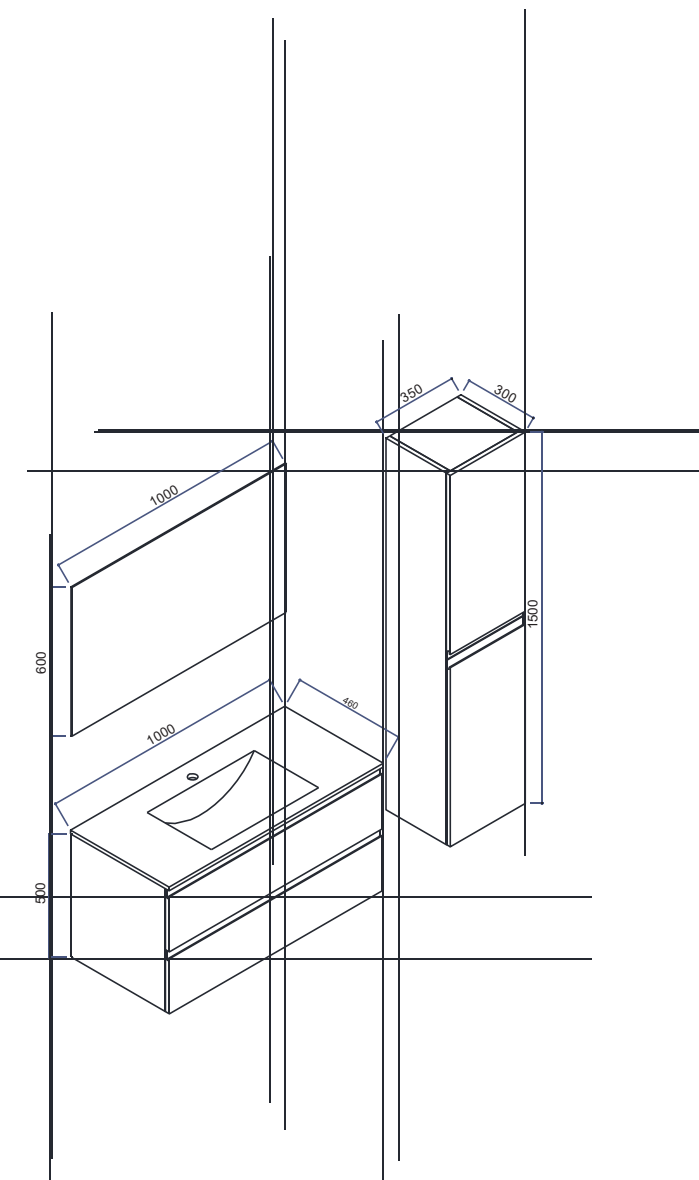

WESS SERIES. 5

Beautiful combinations of layouts, broken lines, high-tech materials, colours and finishes exuding design and originality in line with our personal tastes. This series is versatile and functional, suits both big and small space.

- Bathroom vanity
- Mirror cabinet/led mirror/flat mirror
- Artificial stone /ceramic basin
- Side cabinet