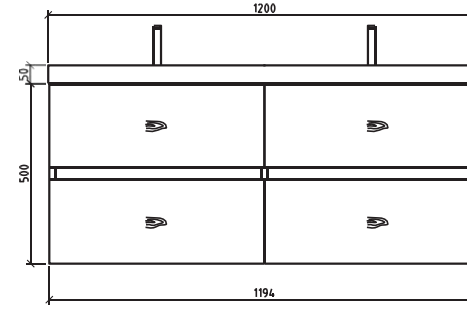

SPECIFICATION

Bathroom cabinet