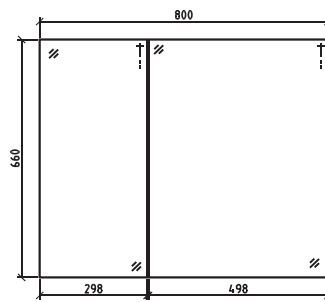

Bathroom Vanity
Mirror cabinet/LED mirror/Flat mirror
Artificial stone /Ceramic basin
Side Cabinet

SPECIFICATION

Bathroom cabinet

Side cabinet

bathroom mirror

COLORS

TABLE OF CONTENTS

OLINIA	PAGE	DEPTH(MM)	AVAILABLE WASHBASINS			WIDTH (MM)					
			Ceramic	Artificial Stone		600	800	1000	1200	1500	1800
DRAWERS	65	460	ASB02	CB02		✓	✓	✓			
									✓	✓	✓
DRAWERS		HEIGHT(MM)	AVAILABLE MIRRORS			WIDTH (MM)					
		Mirror	Flat Mirror	Mirror Cabinet		600	800	1000	1200	1500	1800
		660		MC01		✓	✓	✓			
									✓	✓	✓