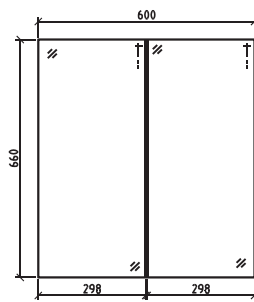

Bathroom Vanity
Mirror cabinet/LED mirror/Flat mirror
Artificial stone /Ceramic basin
Side Cabinet

SPECIFICATION

Bathroom cabinet

Side cabinet

bathroom mirror

COLORS

TABLE OF CONTENTS

OLINIA	PAGE	DEPTH(MM)	AVAILABLE WASHBASINS			WIDTH (MM)					
			Ceramic	Artificial Stone		600	800	1000	1200	1500	1800
DRAWERS	65	460	ASB02	CB02		✓	✓	✓			
									✓	✓	✓
DRAWERS		HEIGHT(MM)	AVAILABLE MIRRORS			WIDTH (MM)					
		Mirror	Flat Mirror	Mirror Cabinet		600	800	1000	1200	1500	1800
		660		MC01		✓	✓	✓			
									✓	✓	✓