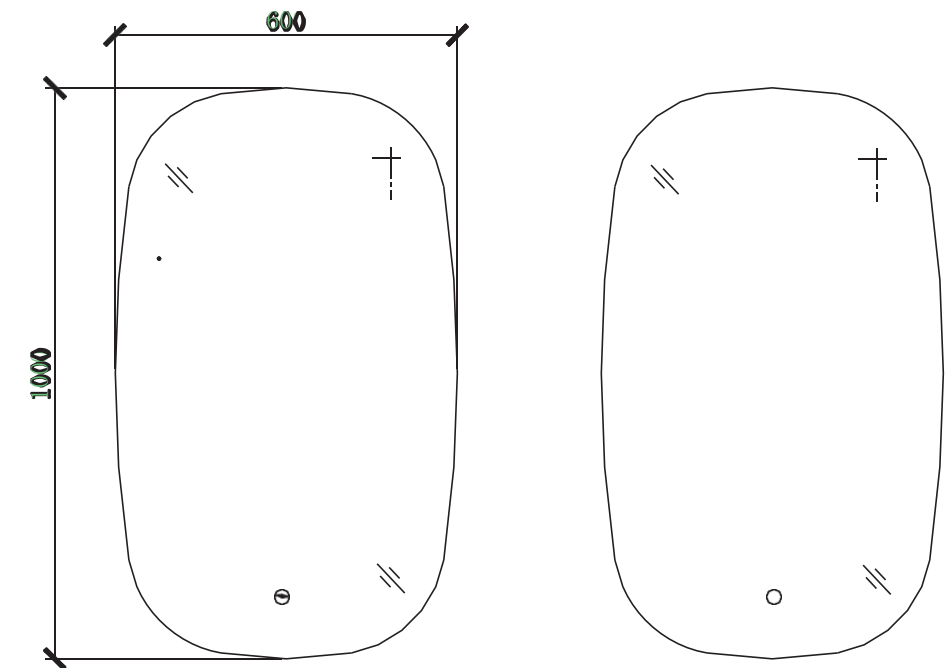

bathroom mirror