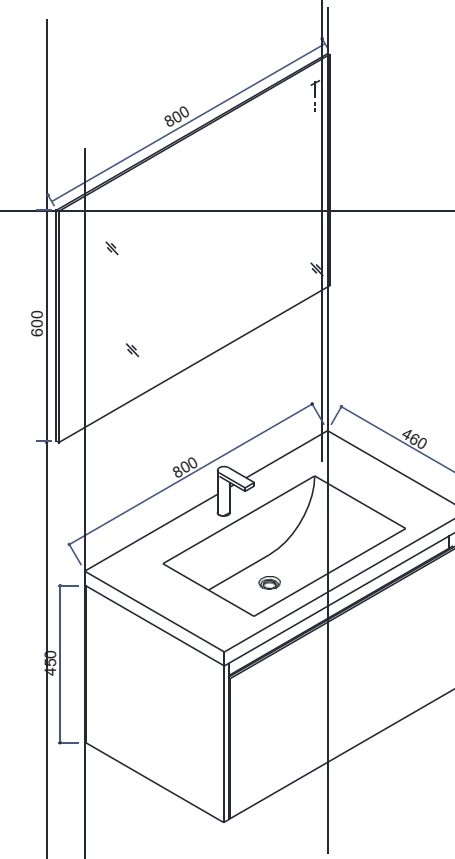

WENDY SERIES. 3

MELAMINE

With WENDY, large and small bathrooms can be set up with ease. And that in many facets. The series offers a wide range of sizes. The interior of WENDY is versatile and functional: starting with the practical organization systems and LED lighting the mirror cabinets.

Bathroom Vanity
Mirror cabinet/LED mirror/Flat mirror
Artificial stone /Ceramic basin
Side Cabinet