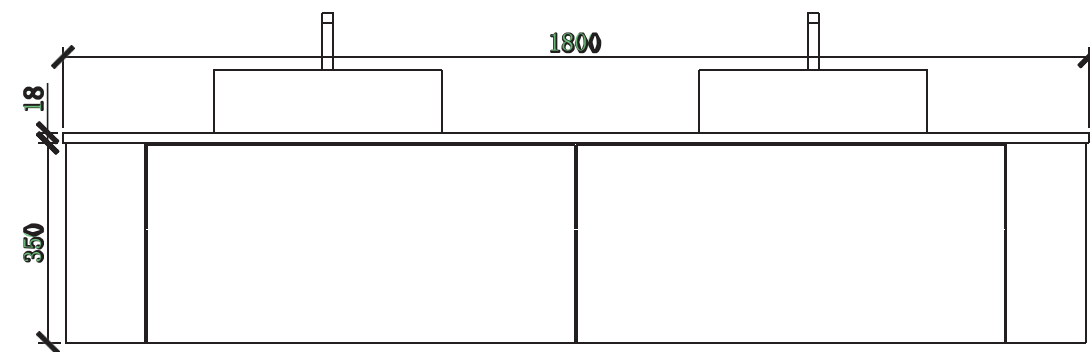

TABLE OF CONTENTS

		PAGE	DEPTH(MM)	AVAILABLE WASHBASINS		WIDTH (MM)						
ALYSSA			Washbasin	Ceramic	Artificial Stone	600	800	1000	1200	1500	1800	
DRAWERS		05	435	ASB03 	CB03 							
DRAWERS			HEIGHT(MM)	AVAILABLE MIRRORS		WIDTH (MM)						
			Mirror	Flat Mirror	Mirror Cabinet	600	800	1000	1200	1500	1800	
			1000	FM04 								

Bathroom cabinet