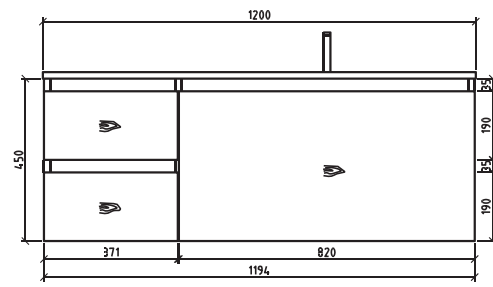

SPECIFICATION

Bathroom cabinet