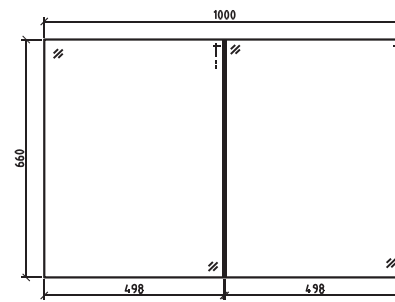

Bathroom Vanity
Mirror cabinet/LED mirror/Flat mirror
Artificial stone /Ceramic basin
Side Cabinet

SPECIFICATION

Bathroom cabinet

Side cabinet

bathroom mirror

COLORS

TABLE OF CONTENTS

OLINIA	PAGE	DEPTH(MM)	AVAILABLE WASHBASINS			WIDTH (MM)					
			Ceramic	Artificial Stone		600	800	1000	1200	1500	1800
DRAWERS	65	460	ASB02	CB02		✓	✓	✓			
									✓	✓	✓
DRAWERS		HEIGHT(MM)	AVAILABLE MIRRORS			WIDTH (MM)					
		Mirror	Flat Mirror	Mirror Cabinet		600	800	1000	1200	1500	1800
		660		MC01		✓	✓	✓			
									✓	✓	✓