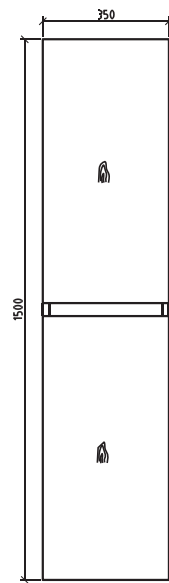

TABLE OF CONTENTS

		PAGE	DEPTH(MM)	AVAILABLE WASHBASINS		WIDTH (MM)					
ALYSSA			Washbasin	Ceramic	Artificial Stone	600	800	1000	1200	1500	1800
DRAWERS		05	435	ASB03 	CB03 						
DRAWERS			HEIGHT(MM)	AVAILABLE MIRRORS		WIDTH (MM)					
			Mirror	Flat Mirror	Mirror Cabinet	600	800	1000	1200	1500	1800
			1000	FM04 							

SPECIFICATION

Bathroom cabinet

Side cabinet

bathroom mirror

COLORS

TABLE OF CONTENTS

ENC		PAGE	DEPTH(MM)	AVAILABLE WASHBASINS		WIDTH (MM)						
			Washbasin	Ceramic	Artificial Stone		600	800	1000	1200	1500	1800
DRAWERS		13	460	ASB02	CB02		✓	✓	✓			
									✓	✓	✓	
DRAWERS			HEIGHT(MM)	AVAILABLE MIRRORS		WIDTH (MM)						
			Mirror	Flat Mirror	Mirror Cabinet		600	800	1000	1200	1500	1800
			660		MC01			✓	✓	✓		
									✓	✓	✓	

Bathroom vanity
Mirror cabinet/led mirror/flat mirror
Artificial stone /ceramic basin

TABLE OF CONTENTS

	PAGE	DEPTH(MM)	AVAILABLE WASHBASINS			WIDTH (MM)					
DAISY		Washbasin	Ceramic	Artificial Stone		600	800	1000	1200	1500	1800
DRAWERS 	49	500	ASB02 	CB02 							
DRAWERS 		HEIGHT(MM)	AVAILABLE MIRRORS			WIDTH (MM)					
		Mirror	Flat Mirror	Mirror Cabinet		600	800	1000	1200	1500	1800
		700	FM04 								

Bathroom Vanity
Mirror cabinet/LED mirror/Flat mirror
Artificial stone /Ceramic basin
Side Cabinet

SPECIFICATION

Bathroom cabinet

Side cabinet

bathroom mirror

COLORS

TABLE OF CONTENTS

OLINIA	PAGE	DEPTH(MM)	AVAILABLE WASHBASINS			WIDTH (MM)					
			Ceramic	Artificial Stone		600	800	1000	1200	1500	1800
DRAWERS	65	460	ASB02	CB02		✓	✓	✓			
									✓	✓	✓
DRAWERS		HEIGHT(MM)	AVAILABLE MIRRORS			WIDTH (MM)					
		Mirror	Flat Mirror	Mirror Cabinet		600	800	1000	1200	1500	1800
		660		MC01		✓	✓	✓			
									✓	✓	✓