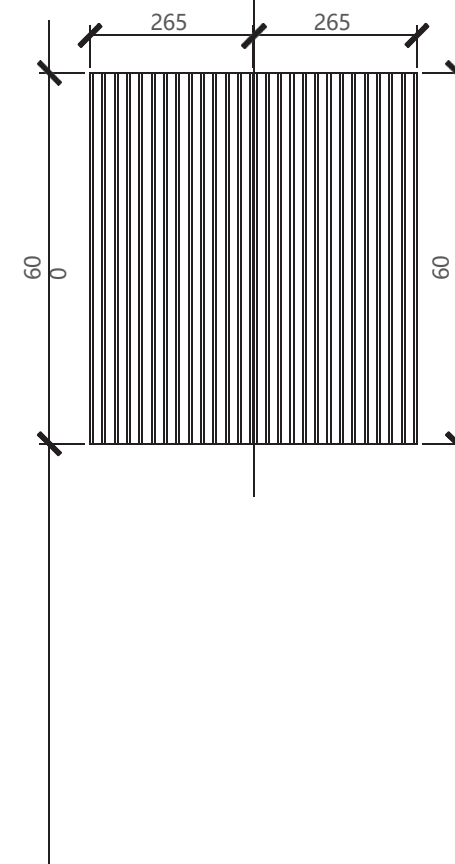

Bathroom vanity
Mirror cabinet/led mirror/flat mirror
Artificial stone /ceramic basin

TABLE OF CONTENTS

	PAGE	DEPTH(MM)	AVAILABLE WASHBASINS			WIDTH (MM)					
DAISY		Washbasin	Ceramic	Artificial Stone		600	800	1000	1200	1500	1800
DRAWERS 	49	500	ASB02 	CB02 							
DRAWERS 		HEIGHT(MM)	AVAILABLE MIRRORS			WIDTH (MM)					
		Mirror	Flat Mirror	Mirror Cabinet		600	800	1000	1200	1500	1800
		700	FM04 								