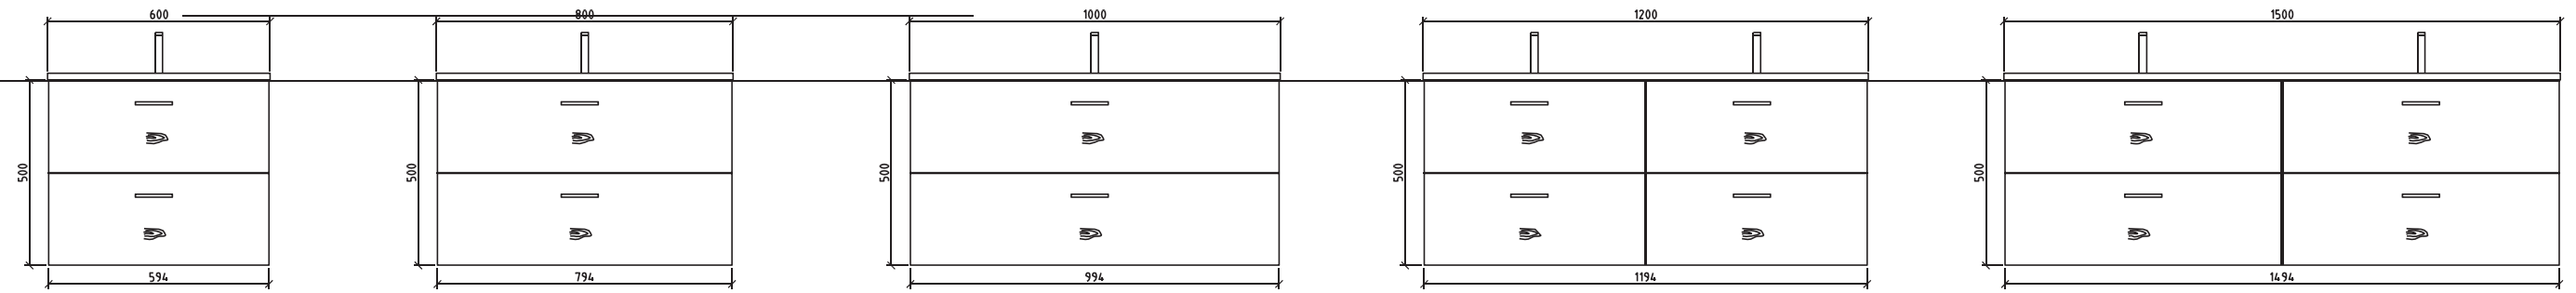

SPECIFICATION

Bathroom cabinet