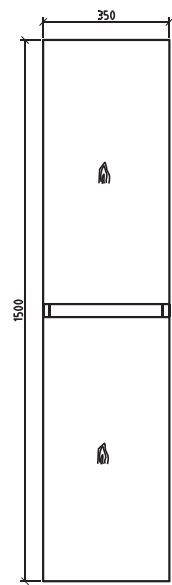

TABLE OF CONTENTS

		PAGE	DEPTH(MM)	AVAILABLE WASHBASINS		WIDTH (MM)					
ALYSSA			Washbasin	Ceramic	Artificial Stone	600	800	1000	1200	1500	1800
DRAWERS		05	435	ASB03 	CB03 						
DRAWERS			HEIGHT(MM)	AVAILABLE MIRRORS		WIDTH (MM)					
			Mirror	Flat Mirror	Mirror Cabinet	600	800	1000	1200	1500	1800
			1000	FM04 							

Bathroom vanity
Mirror cabinet/led mirror/flat mirror
Artificial stone /ceramic basin

TABLE OF CONTENTS

	PAGE	DEPTH(MM)	AVAILABLE WASHBASINS			WIDTH (MM)					
DAISY		Washbasin	Ceramic	Artificial Stone		600	800	1000	1200	1500	1800
DRAWERS 	49	500	ASB02 	CB02 							
DRAWERS 		HEIGHT(MM)	AVAILABLE MIRRORS			WIDTH (MM)					
		Mirror	Flat Mirror	Mirror Cabinet		600	800	1000	1200	1500	1800
		700	FM04 								

Bathroom Vanity
Mirror cabinet/LED mirror/Flat mirror
Artificial stone /Ceramic basin
Side Cabinet

SPECIFICATION

Bathroom cabinet

Side cabinet

bathroom mirror

COLORS

TABLE OF CONTENTS

OLINIA	PAGE	DEPTH(MM)	AVAILABLE WASHBASINS			WIDTH (MM)					
			Ceramic	Artificial Stone		600	800	1000	1200	1500	1800
DRAWERS	65	460	ASB02	CB02		✓	✓	✓			
									✓	✓	✓
DRAWERS		HEIGHT(MM)	AVAILABLE MIRRORS			WIDTH (MM)					
		Mirror	Flat Mirror	Mirror Cabinet		600	800	1000	1200	1500	1800
		660		MC01		✓	✓	✓			
									✓	✓	✓

Bathroom Vanity
Mirror cabinet/LED mirror/Flat mirror
Artificial stone /Ceramic basin
Side Cabinet

SPECIFICATION

Bathroom cabinet

Side cabinet

bathroom mirror

COLORS

TABLE OF CONTENTS

		PAGE	DEPTH(MM)	AVAILABLE WASHBASINS		WIDTH (MM)					
FORREST			Washbasin	Ceramic	Artificial Stone	600	800	1000	1200	1500	1800
DRAWERS 	73	460	ASB02	CB02					✓		
									✓		
DRAWERS 		HEIGHT(MM)	AVAILABLE MIRRORS		WIDTH (MM)						
		Mirror	Flat Mirror	Mirror Cabinet	600	800	1000	1200	1500	1800	
		600	FM02						✓		
									✓		