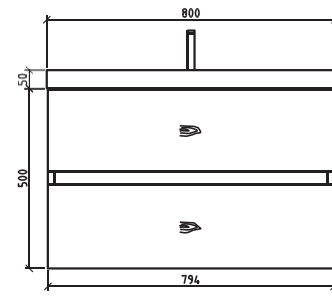

SPECIFICATION

Bathroom cabinet