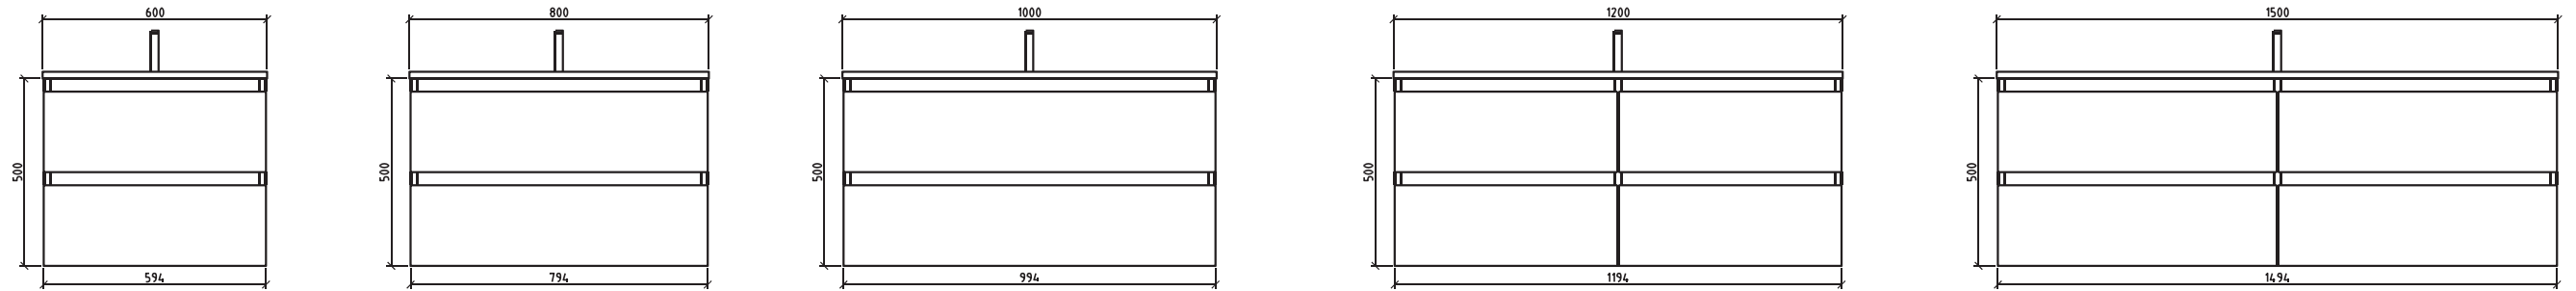

SPECIFICATION

Bathroom cabinet