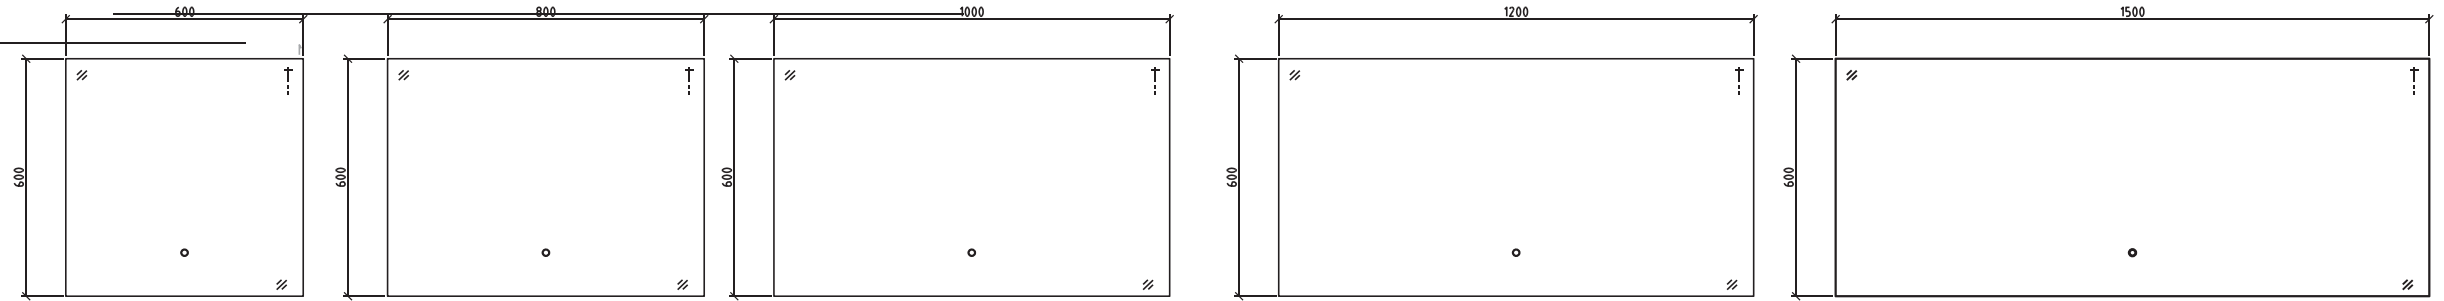

- Bathroom vanity
- Mirror cabinet/led mirror/flat mirror
- Artificial stone /ceramic basin
- Side cabinet

SPECIFICATION

Bathroom cabinet

Side cabinet

bathroom mirror

COLORS

TABLE OF CONTENTS

VESS	PAGE	DEPTH(MM)	AVAILABLE WASHBASINS			WIDTH (MM)					
			Washbasin	Ceramic		Artificial Stone	600	800	1000	1200	1500
DRAWERS 	41	460	ASB02	CB02		✓	✓	✓			
									✓	✓	✓
DRAWERS 		HEIGHT(MM)	AVAILABLE MIRRORS			WIDTH (MM)					
		Mirror	Flat Mirror	Mirror Cabinet		600	800	1000	1200	1500	1800
		660	FM01			✓	✓	✓			
FM03							✓	✓	✓		