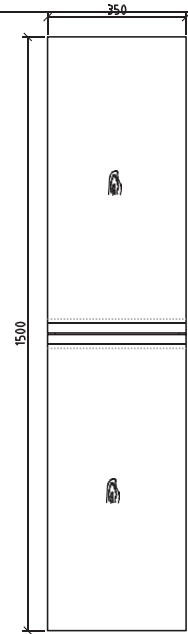

- Bathroom vanity
- Mirror cabinet/led mirror/flat mirror
- Artificial stone /ceramic basin
- Side cabinet

SPECIFICATION

Bathroom cabinet

Side cabinet

bathroom mirror

COLORS

TABLE OF CONTENTS

VESS	PAGE	DEPTH(MM)	AVAILABLE WASHBASINS			WIDTH (MM)					
			Washbasin	Ceramic		Artificial Stone	600	800	1000	1200	1500
DRAWERS 	41	460	ASB02	CB02		✓	✓	✓			
									✓	✓	✓
DRAWERS 		HEIGHT(MM)	AVAILABLE MIRRORS			WIDTH (MM)					
		Mirror	Flat Mirror	Mirror Cabinet		600	800	1000	1200	1500	1800
		660	FM01			✓	✓	✓			
FM03							✓	✓	✓		

Bathroom vanity
Mirror cabinet/led mirror/flat mirror
Artificial stone /ceramic basin

TABLE OF CONTENTS

	PAGE	DEPTH(MM)	AVAILABLE WASHBASINS			WIDTH (MM)					
DAISY		Washbasin	Ceramic	Artificial Stone		600	800	1000	1200	1500	1800
DRAWERS 	49	500	ASB02 	CB02 							
DRAWERS 		HEIGHT(MM)	AVAILABLE MIRRORS			WIDTH (MM)					
		Mirror	Flat Mirror	Mirror Cabinet		600	800	1000	1200	1500	1800
		700	FM04 								