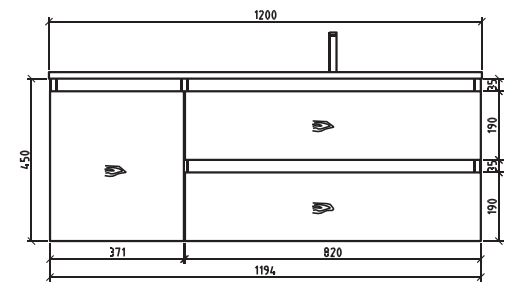

SPECIFICATION

Bathroom cabinet