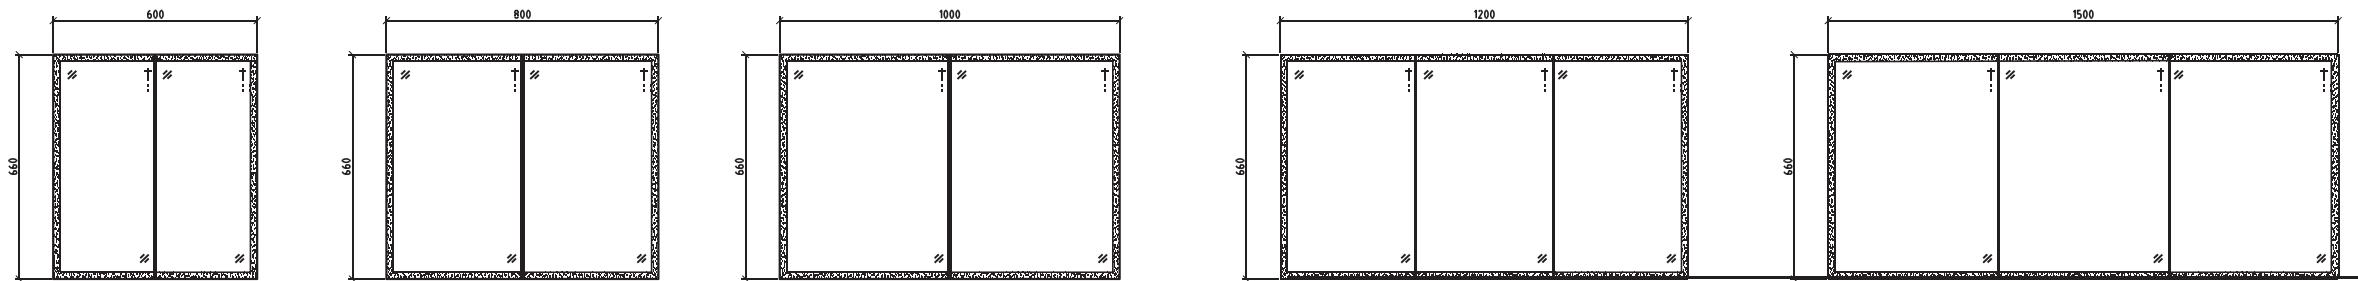

SPECIFICATION

Bathroom cabinet

Side cabinet

bathroom mirror

COLORS

TABLE OF CONTENTS

ENC		PAGE	DEPTH(MM)	AVAILABLE WASHBASINS		WIDTH (MM)						
			Washbasin	Ceramic	Artificial Stone		600	800	1000	1200	1500	1800
DRAWERS		13	460	ASB02	CB02		✓	✓	✓			
									✓	✓	✓	
DRAWERS			HEIGHT(MM)	AVAILABLE MIRRORS		WIDTH (MM)						
			Mirror	Flat Mirror	Mirror Cabinet		600	800	1000	1200	1500	1800
			660		MC01			✓	✓	✓		
									✓	✓	✓	