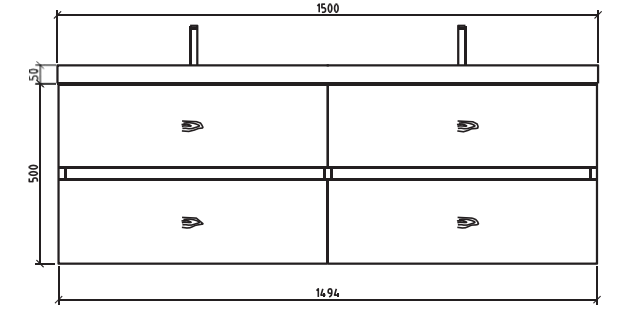

SPECIFICATION

Bathroom cabinet