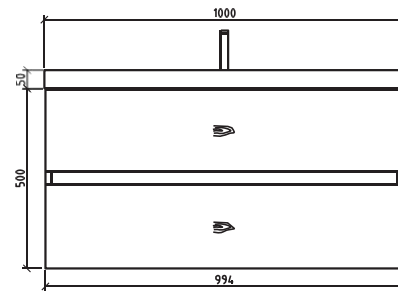

SPECIFICATION

Bathroom cabinet