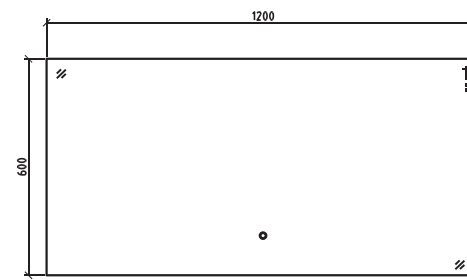

Bathroom Vanity
Mirror cabinet/LED mirror/Flat mirror
Artificial stone /Ceramic basin
Side Cabinet

SPECIFICATION

Bathroom cabinet

Side cabinet

bathroom mirror

COLORS

TABLE OF CONTENTS

		PAGE	DEPTH(MM)	AVAILABLE WASHBASINS		WIDTH (MM)					
FORREST			Washbasin	Ceramic	Artificial Stone	600	800	1000	1200	1500	1800
DRAWERS 	73	460	ASB02	CB02					✓		
									✓		
DRAWERS 		HEIGHT(MM)	AVAILABLE MIRRORS		WIDTH (MM)						
		Mirror	Flat Mirror	Mirror Cabinet	600	800	1000	1200	1500	1800	
		600	FM02						✓		
									✓		