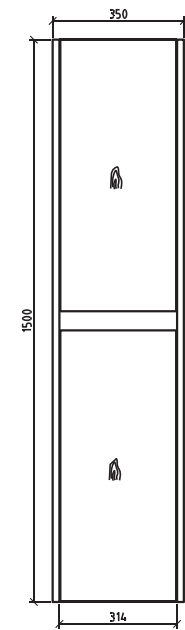

SPECIFICATION

Bathroom cabinet

Side cabinet

bathroom mirror

COLORS

TABLE OF CONTENTS

ENC		PAGE	DEPTH(MM)	AVAILABLE WASHBASINS		WIDTH (MM)						
			Washbasin	Ceramic	Artificial Stone		600	800	1000	1200	1500	1800
DRAWERS		13	460	ASB02	CB02		✓	✓	✓			
									✓	✓	✓	
DRAWERS			HEIGHT(MM)	AVAILABLE MIRRORS		WIDTH (MM)						
			Mirror	Flat Mirror	Mirror Cabinet		600	800	1000	1200	1500	1800
			660		MC01			✓	✓	✓		
									✓	✓	✓	

Bathroom Vanity
Mirror cabinet/LED mirror/Flat mirror
Artificial stone /Ceramic basin

SPECIFICATION

Bathroom cabinet

Side cabinet

Mirror cabinet

COLORS

TABLE OF CONTENTS

	PAGE	DEPTH(MM)	AVAILABLE WASHBASINS			WIDTH (MM)					
BEYOND		Washbasin	Ceramic	Artificial Stone		600	800	1000	1200	1500	1800
DRAWERS 	31	460	ASB02 	CB02 		✓	✓	✓			
							✓	✓	✓		
DRAWERS 		HEIGHT(MM)	AVAILABLE MIRRORS			WIDTH (MM)					
		Mirror	Flat Mirror	Mirror Cabinet		600	800	1000	1200	1500	1800
		660		MC01 		✓	✓	✓			
			✓	✓	✓						

- Bathroom vanity
- Mirror cabinet/led mirror/flat mirror
- Artificial stone /ceramic basin
- Side cabinet

SPECIFICATION

Bathroom cabinet

Side cabinet

bathroom mirror

COLORS

TABLE OF CONTENTS

VESS	PAGE	DEPTH(MM)	AVAILABLE WASHBASINS			WIDTH (MM)					
			Washbasin	Ceramic		Artificial Stone	600	800	1000	1200	1500
DRAWERS 	41	460	ASB02	CB02		✓	✓	✓			
									✓	✓	✓
DRAWERS 		HEIGHT(MM)	AVAILABLE MIRRORS			WIDTH (MM)					
		Mirror	Flat Mirror	Mirror Cabinet		600	800	1000	1200	1500	1800
		660	FM01			✓	✓	✓			
FM03							✓	✓	✓		

Bathroom vanity
Mirror cabinet/led mirror/flat mirror
Artificial stone /ceramic basin

TABLE OF CONTENTS

	PAGE	DEPTH(MM)	AVAILABLE WASHBASINS			WIDTH (MM)					
DAISY		Washbasin	Ceramic	Artificial Stone		600	800	1000	1200	1500	1800
DRAWERS 	49	500	ASB02 	CB02 							
DRAWERS 		HEIGHT(MM)	AVAILABLE MIRRORS			WIDTH (MM)					
		Mirror	Flat Mirror	Mirror Cabinet		600	800	1000	1200	1500	1800
		700	FM04 								