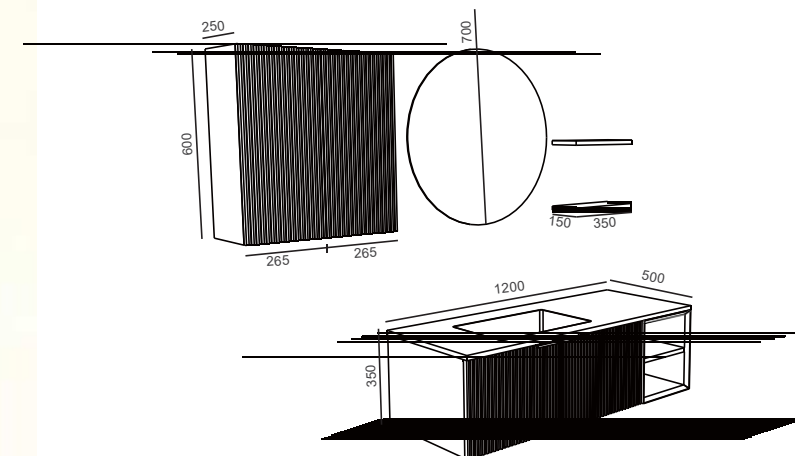

Innovative aspects, aesthetical values. While the structural features remain unvaried, the overall look has been revamped by adding a built-in side panel, an innovative open shelf and the stunning chromatic effect of the elegant 'decape' finishes.

Bathroom vanity
Mirror cabinet/led mirror/flat mirror
Artificial stone /ceramic basin