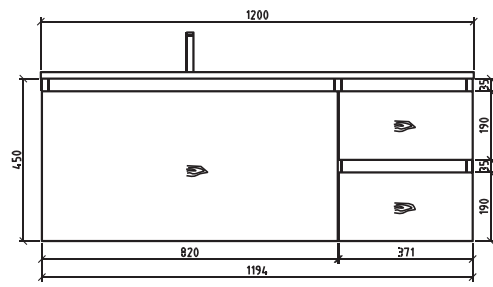

SPECIFICATION

Bathroom cabinet