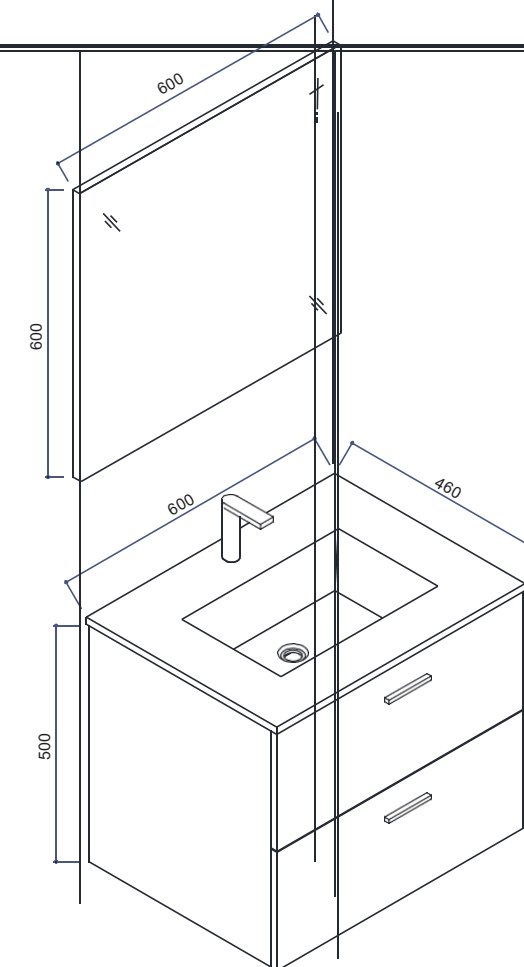

ELSA SERIES. 7

MELAMINE

Harmonious and Rigid. This solution blends a beautiful design with accurate finishes, creating aesthetical solutions that are innovative and functional. ELSA double basin plan and very large storage volume. ELSA can be perfectly adapted to family bathroom requirements.

- Bathroom Vanity
- Mirror cabinet/LED mirror/Flat mirror
- Artificial stone /Ceramic basin
- Side Cabinet