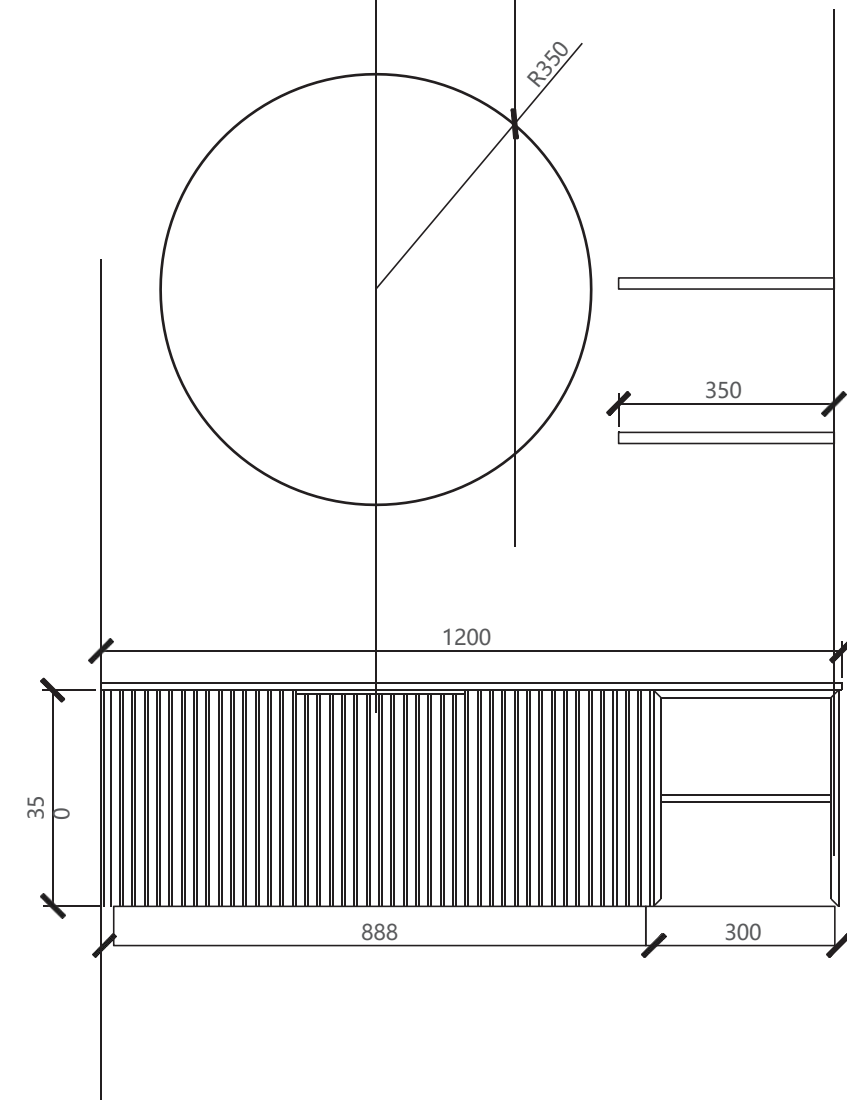

Bathroom vanity
Mirror cabinet/led mirror/flat mirror
Artificial stone /ceramic basin

TABLE OF CONTENTS

	PAGE	DEPTH(MM)	AVAILABLE WASHBASINS			WIDTH (MM)					
DAISY		Washbasin	Ceramic	Artificial Stone		600	800	1000	1200	1500	1800
DRAWERS 	49	500	ASB02 	CB02 							
DRAWERS 		HEIGHT(MM)	AVAILABLE MIRRORS			WIDTH (MM)					
		Mirror	Flat Mirror	Mirror Cabinet		600	800	1000	1200	1500	1800
		700	FM04 								