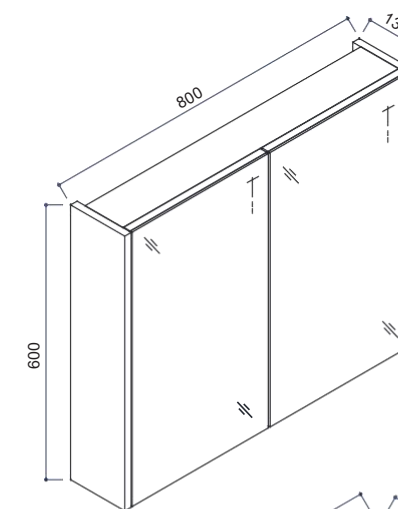

BEYOND SERIES. 4

MELAMINE

A family configuration on the basis of a predefined set in every size, and Cabinet and mirror cabinet and very large storage volume. Beyond offers the various of cabinet combine, suits different size bathroom.

Bathroom Vanity
Mirror cabinet/LED mirror/Flat mirror
Artificial stone /Ceramic basin