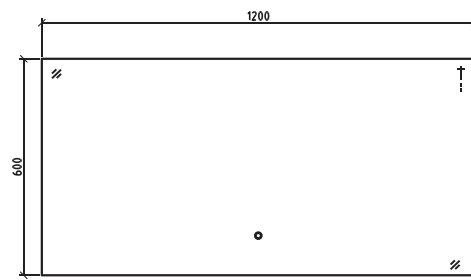

Bathroom Vanity
Mirror cabinet/LED mirror/Flat mirror
Artificial stone /Ceramic basin
Side Cabinet

SPECIFICATION

Bathroom cabinet

Side cabinet

bathroom mirror

COLORS

TABLE OF CONTENTS

		PAGE	DEPTH(MM)	AVAILABLE WASHBASINS		WIDTH (MM)					
FORREST			Washbasin	Ceramic	Artificial Stone	600	800	1000	1200	1500	1800
DRAWERS 	73	460	ASB02	CB02					✓		
									✓		
DRAWERS 		HEIGHT(MM)	AVAILABLE MIRRORS		WIDTH (MM)						
		Mirror	Flat Mirror	Mirror Cabinet	600	800	1000	1200	1500	1800	
		600	FM02						✓		
									✓		