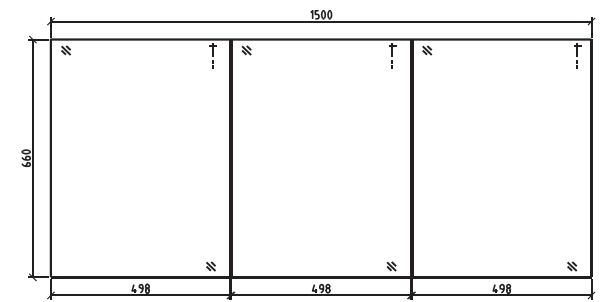

Bathroom Vanity
Mirror cabinet/LED mirror/Flat mirror
Artificial stone /Ceramic basin
Side Cabinet

SPECIFICATION

Bathroom cabinet

Side cabinet

bathroom mirror

COLORS

TABLE OF CONTENTS

OLINIA	PAGE	DEPTH(MM)	AVAILABLE WASHBASINS			WIDTH (MM)					
			Ceramic	Artificial Stone		600	800	1000	1200	1500	1800
DRAWERS	65	460	ASB02	CB02		✓	✓	✓			
									✓	✓	✓
DRAWERS		HEIGHT(MM)	AVAILABLE MIRRORS			WIDTH (MM)					
		Mirror	Flat Mirror	Mirror Cabinet		600	800	1000	1200	1500	1800
		660		MC01		✓	✓	✓			
									✓	✓	✓