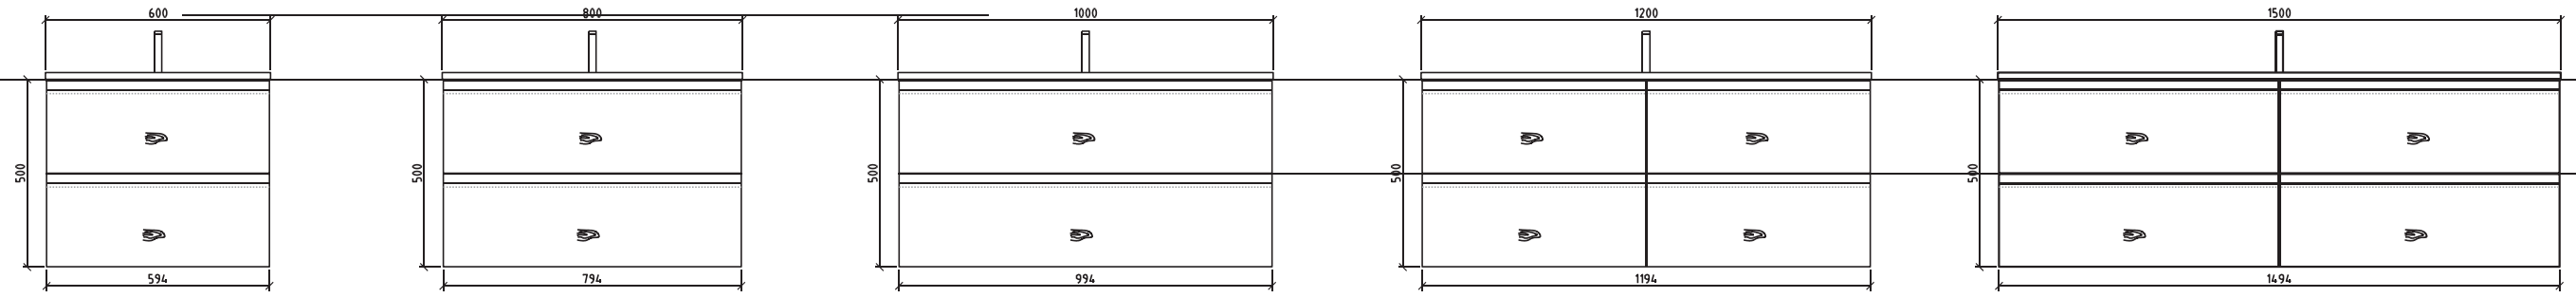

SPECIFICATION

Bathroom cabinet