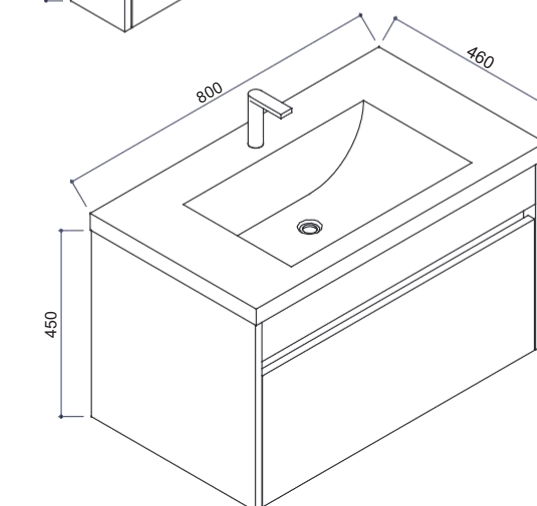

BEYOND SERIES. 4

MELAMINE

A family configuration on the basis of a predefined set in every size, and Cabinet and mirror cabinet and very large storage volume. Beyond offers the various of cabinet combine, suits different size bathroom.

Bathroom Vanity
Mirror cabinet/LED mirror/Flat mirror
Artificial stone /Ceramic basin