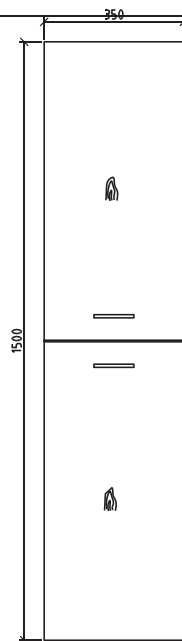

Side cabinet