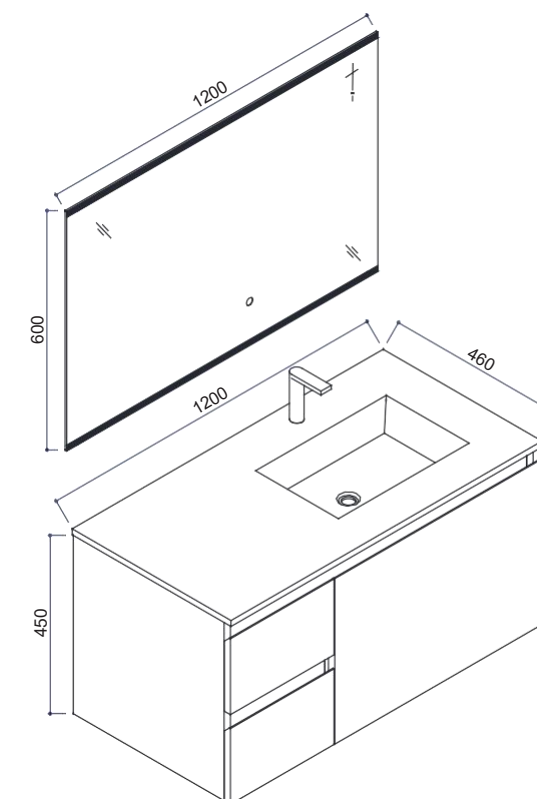

FORREST SERIES. 9

PAINTING

A complete and aesthetic line of furniture to organize a bathroom with a washbasin cabinet, a comfortable shower, plenty of storage space and a toilet cabinet. Create your space freely. Compose your vanity units and your storage side cabinet and lighting mirror, 3 drawers, left/right hand basin, opening by hidden handle.

Bathroom Vanity
Mirror cabinet/LED mirror/Flat mirror
Artificial stone /Ceramic basin
Side Cabinet