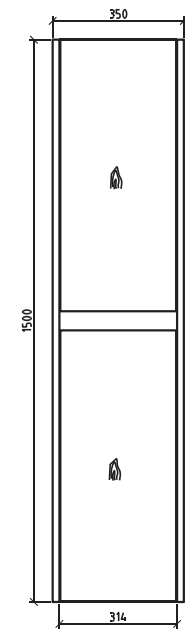

SPECIFICATION

Bathroom cabinet

Side cabinet

bathroom mirror

COLORS

TABLE OF CONTENTS

ENC		PAGE	DEPTH(MM)	AVAILABLE WASHBASINS		WIDTH (MM)						
			Washbasin	Ceramic	Artificial Stone		600	800	1000	1200	1500	1800
DRAWERS		13	460	ASB02	CB02		✓	✓	✓			
									✓	✓	✓	
DRAWERS			HEIGHT(MM)	AVAILABLE MIRRORS		WIDTH (MM)						
			Mirror	Flat Mirror	Mirror Cabinet		600	800	1000	1200	1500	1800
			660		MC01			✓	✓	✓		
									✓	✓	✓	

Bathroom Vanity
Mirror cabinet/LED mirror/Flat mirror
Artificial stone /Ceramic basin
Side Cabinet

SPECIFICATION

Bathroom cabinet

Side cabinet

Mirror cabinet

COLORS

TABLE OF CONTENTS

	PAGE	DEPTH(MM)	AVAILABLE WASHBASINS			WIDTH (MM)					
WENDY		Washbasin	Ceramic	Artificial Stone		600	800	1000	1200	1500	1800
DRAWERS 	23	460	ASB02 	CB02 		✓	✓	✓			
									✓	✓	✓
DRAWERS 		HEIGHT(MM)	AVAILABLE MIRRORS			WIDTH (MM)					
		Mirror	Flat Mirror	Mirror Cabinet		600	800	1000	1200	1500	1800
		660	FM03 			✓	✓	✓			
								✓	✓	✓	

Bathroom Vanity
Mirror cabinet/LED mirror/Flat mirror
Artificial stone /Ceramic basin

SPECIFICATION

Bathroom cabinet

Side cabinet

Mirror cabinet

COLORS

TABLE OF CONTENTS

	PAGE	DEPTH(MM)	AVAILABLE WASHBASINS			WIDTH (MM)					
BEYOND		Washbasin	Ceramic	Artificial Stone		600	800	1000	1200	1500	1800
DRAWERS 	31	460	ASB02 	CB02 		✓	✓	✓			
							✓	✓	✓		
DRAWERS 		HEIGHT(MM)	AVAILABLE MIRRORS			WIDTH (MM)					
		Mirror	Flat Mirror	Mirror Cabinet		600	800	1000	1200	1500	1800
		660		MC01 		✓	✓	✓			
			✓	✓	✓						

Bathroom vanity
Mirror cabinet/led mirror/flat mirror
Artificial stone /ceramic basin

TABLE OF CONTENTS

	PAGE	DEPTH(MM)	AVAILABLE WASHBASINS			WIDTH (MM)					
DAISY		Washbasin	Ceramic	Artificial Stone		600	800	1000	1200	1500	1800
DRAWERS 	49	500	ASB02 	CB02 							
DRAWERS 		HEIGHT(MM)	AVAILABLE MIRRORS			WIDTH (MM)					
		Mirror	Flat Mirror	Mirror Cabinet		600	800	1000	1200	1500	1800
		700	FM04 								