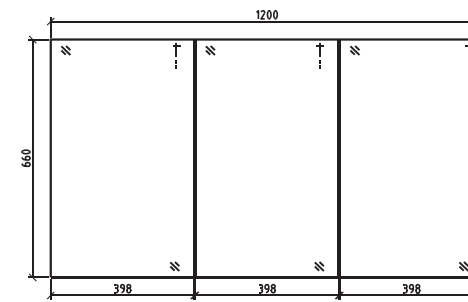

Bathroom Vanity
Mirror cabinet/LED mirror/Flat mirror
Artificial stone /Ceramic basin
Side Cabinet

SPECIFICATION

Bathroom cabinet

Side cabinet

bathroom mirror

COLORS

TABLE OF CONTENTS

OLINIA	PAGE	DEPTH(MM)	AVAILABLE WASHBASINS			WIDTH (MM)					
			Ceramic	Artificial Stone		600	800	1000	1200	1500	1800
DRAWERS	65	460	ASB02	CB02		✓	✓	✓			
									✓	✓	✓
DRAWERS		HEIGHT(MM)	AVAILABLE MIRRORS			WIDTH (MM)					
		Mirror	Flat Mirror	Mirror Cabinet		600	800	1000	1200	1500	1800
		660		MC01		✓	✓	✓			
									✓	✓	✓