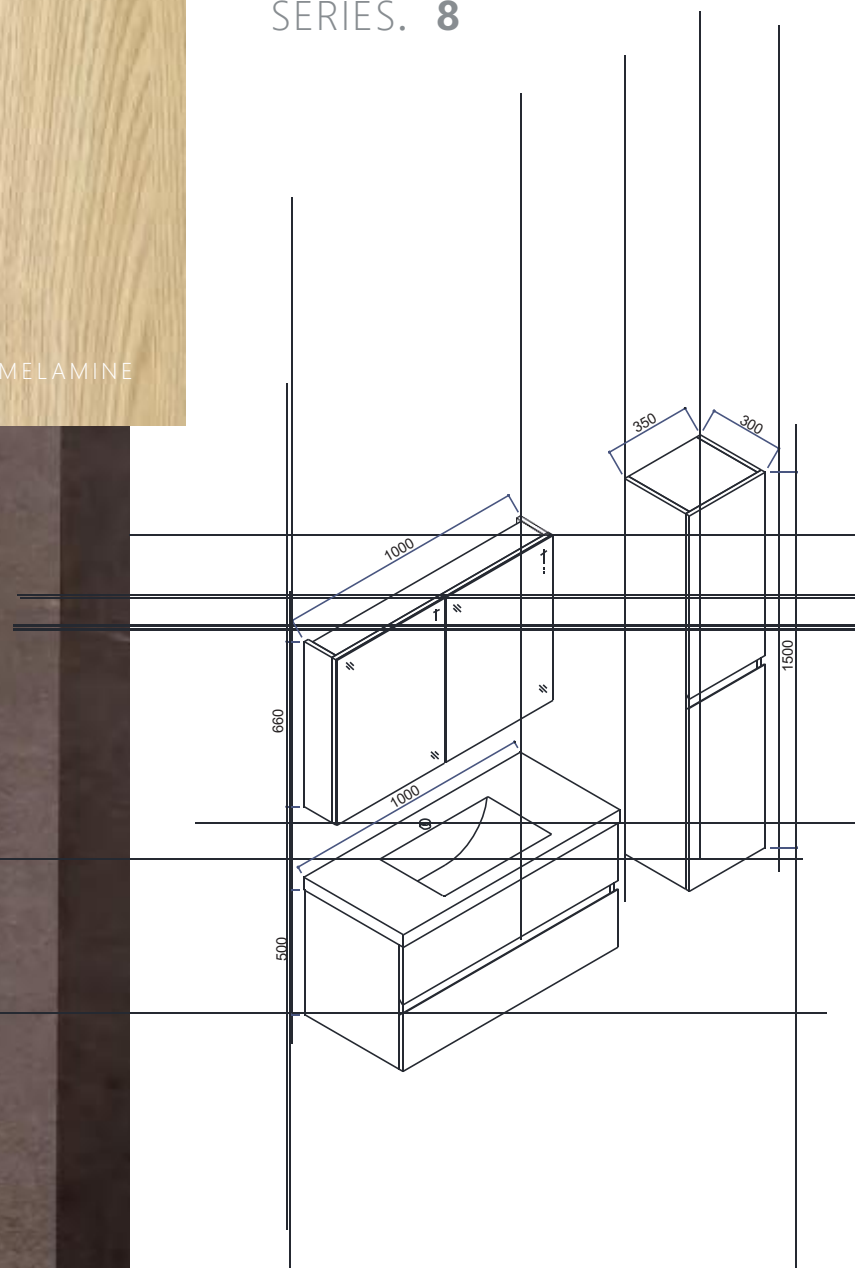

NOTE:
ERGONOMIC 45°HAN-
DLES ARE MADE ON
THE BACK OF THE
PANEL

OLINA SERIES. 8

MELAMINE

A sober and cubic design for this line of product without handle where only the bevel edged. Classic Minimalist. This solution fitted with lots of drawers makes the best of the bathroom environment and provides plenty of storage space.