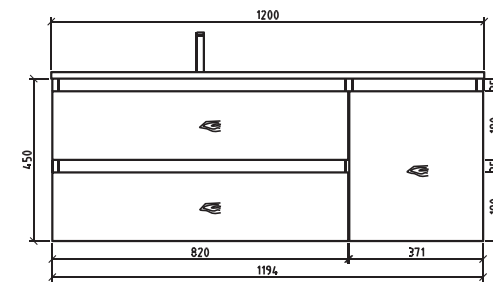

SPECIFICATION

Bathroom cabinet