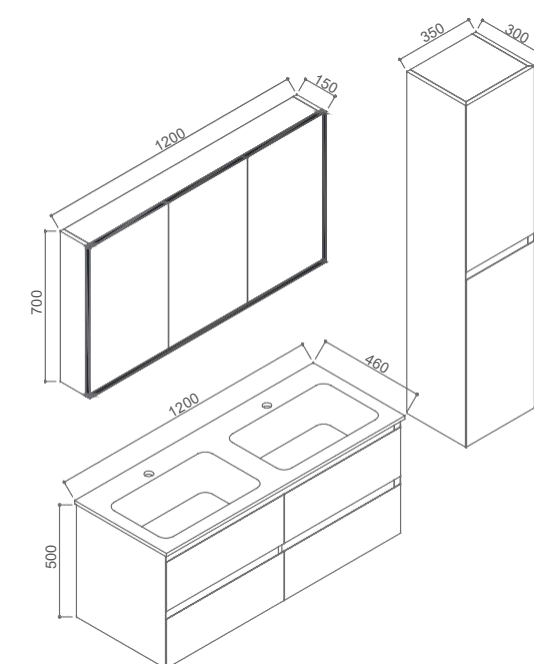

ENO SERIES. 2

MELAMINE

Lots of convenience in the details: the drawers can be opened and closed effortlessly; Eno offers a lot of storage space inside and have a practical interior division. There are varieties options of mirrors and mirror cabinets.

Bathroom Vanity
Mirror cabinet/LED mirror/Flat mirror
Artificial stone /Ceramic basin