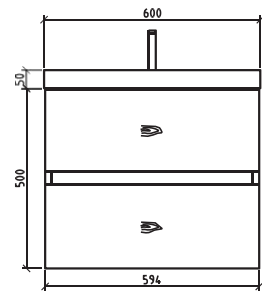

SPECIFICATION

Bathroom cabinet