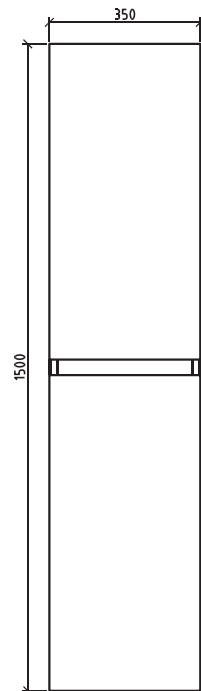

TABLE OF CONTENTS

		PAGE	DEPTH(MM)	AVAILABLE WASHBASINS		WIDTH (MM)					
ALYSSA			Washbasin	Ceramic	Artificial Stone	600	800	1000	1200	1500	1800
DRAWERS		05	435	ASB03 	CB03 						
DRAWERS			HEIGHT(MM)	AVAILABLE MIRRORS		WIDTH (MM)					
			Mirror	Flat Mirror	Mirror Cabinet	600	800	1000	1200	1500	1800
			1000	FM04 							

SPECIFICATION

Bathroom cabinet

Side cabinet

bathroom mirror

COLORS

TABLE OF CONTENTS

ENC		PAGE	DEPTH(MM)	AVAILABLE WASHBASINS		WIDTH (MM)						
			Washbasin	Ceramic	Artificial Stone		600	800	1000	1200	1500	1800
DRAWERS		13	460	ASB02	CB02		✓	✓	✓			
									✓	✓	✓	
DRAWERS			HEIGHT(MM)	AVAILABLE MIRRORS		WIDTH (MM)						
			Mirror	Flat Mirror	Mirror Cabinet		600	800	1000	1200	1500	1800
			660		MC01			✓	✓	✓		
									✓	✓	✓	

Bathroom vanity
Mirror cabinet/led mirror/flat mirror
Artificial stone /ceramic basin

TABLE OF CONTENTS

	PAGE	DEPTH(MM)	AVAILABLE WASHBASINS			WIDTH (MM)					
DAISY		Washbasin	Ceramic	Artificial Stone		600	800	1000	1200	1500	1800
DRAWERS 	49	500	ASB02 	CB02 							
DRAWERS 		HEIGHT(MM)	AVAILABLE MIRRORS			WIDTH (MM)					
		Mirror	Flat Mirror	Mirror Cabinet		600	800	1000	1200	1500	1800
		700	FM04 								

Bathroom Vanity
Mirror cabinet/LED mirror/Flat mirror
Artificial stone /Ceramic basin
Side Cabinet

SPECIFICATION

Bathroom cabinet

Side cabinet

bathroom mirror

COLORS

TABLE OF CONTENTS

		PAGE	DEPTH(MM)	AVAILABLE WASHBASINS		WIDTH (MM)					
FORREST			Washbasin	Ceramic	Artificial Stone	600	800	1000	1200	1500	1800
DRAWERS 	73	460	ASB02	CB02					✓		
									✓		
DRAWERS 		HEIGHT(MM)	AVAILABLE MIRRORS		WIDTH (MM)						
		Mirror	Flat Mirror	Mirror Cabinet	600	800	1000	1200	1500	1800	
		600	FM02						✓		
									✓		