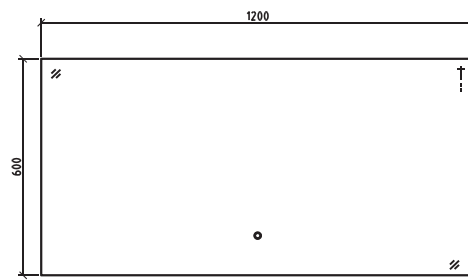

Bathroom Vanity
Mirror cabinet/LED mirror/Flat mirror
Artificial stone /Ceramic basin
Side Cabinet

SPECIFICATION

Bathroom cabinet

Side cabinet

bathroom mirror

COLORS

TABLE OF CONTENTS

		PAGE	DEPTH(MM)	AVAILABLE WASHBASINS		WIDTH (MM)					
FORREST			Washbasin	Ceramic	Artificial Stone	600	800	1000	1200	1500	1800
DRAWERS 	73	460	ASB02	CB02					✓		
									✓		
DRAWERS 		HEIGHT(MM)	AVAILABLE MIRRORS		WIDTH (MM)						
		Mirror	Flat Mirror	Mirror Cabinet	600	800	1000	1200	1500	1800	
		600	FM02						✓		
									✓		